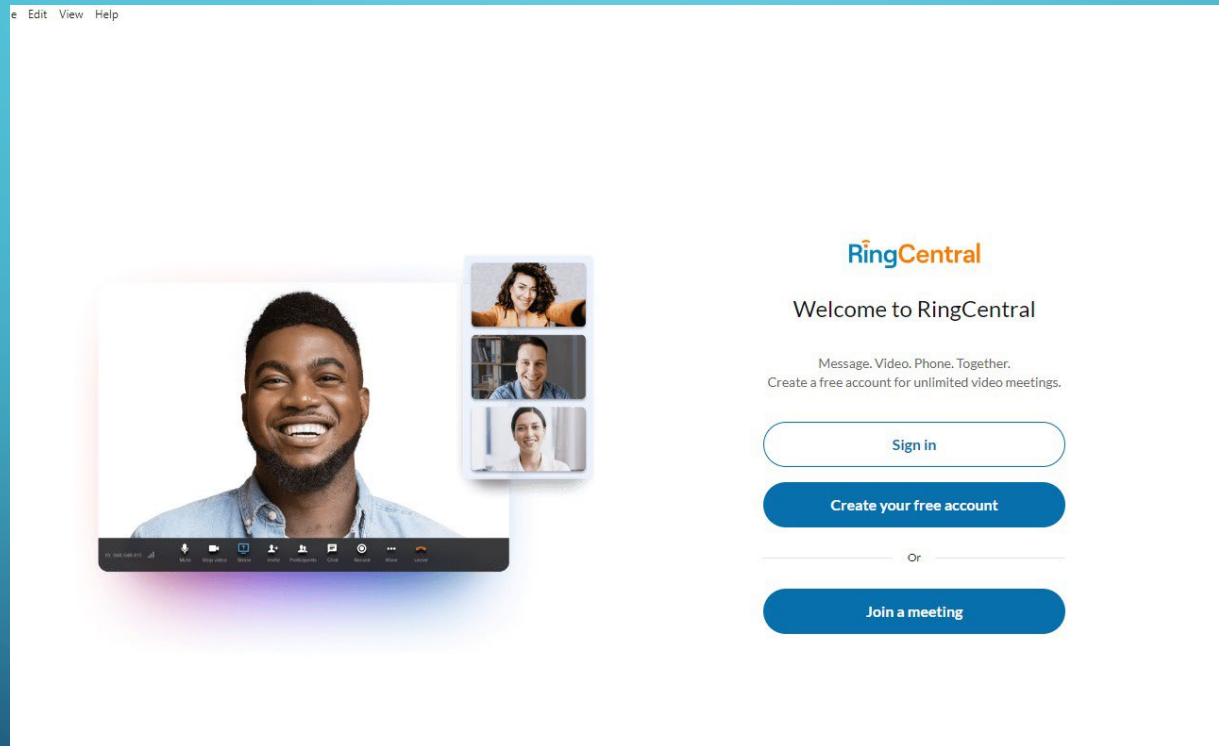

RINGCENTRAL APP HOMEPAGE