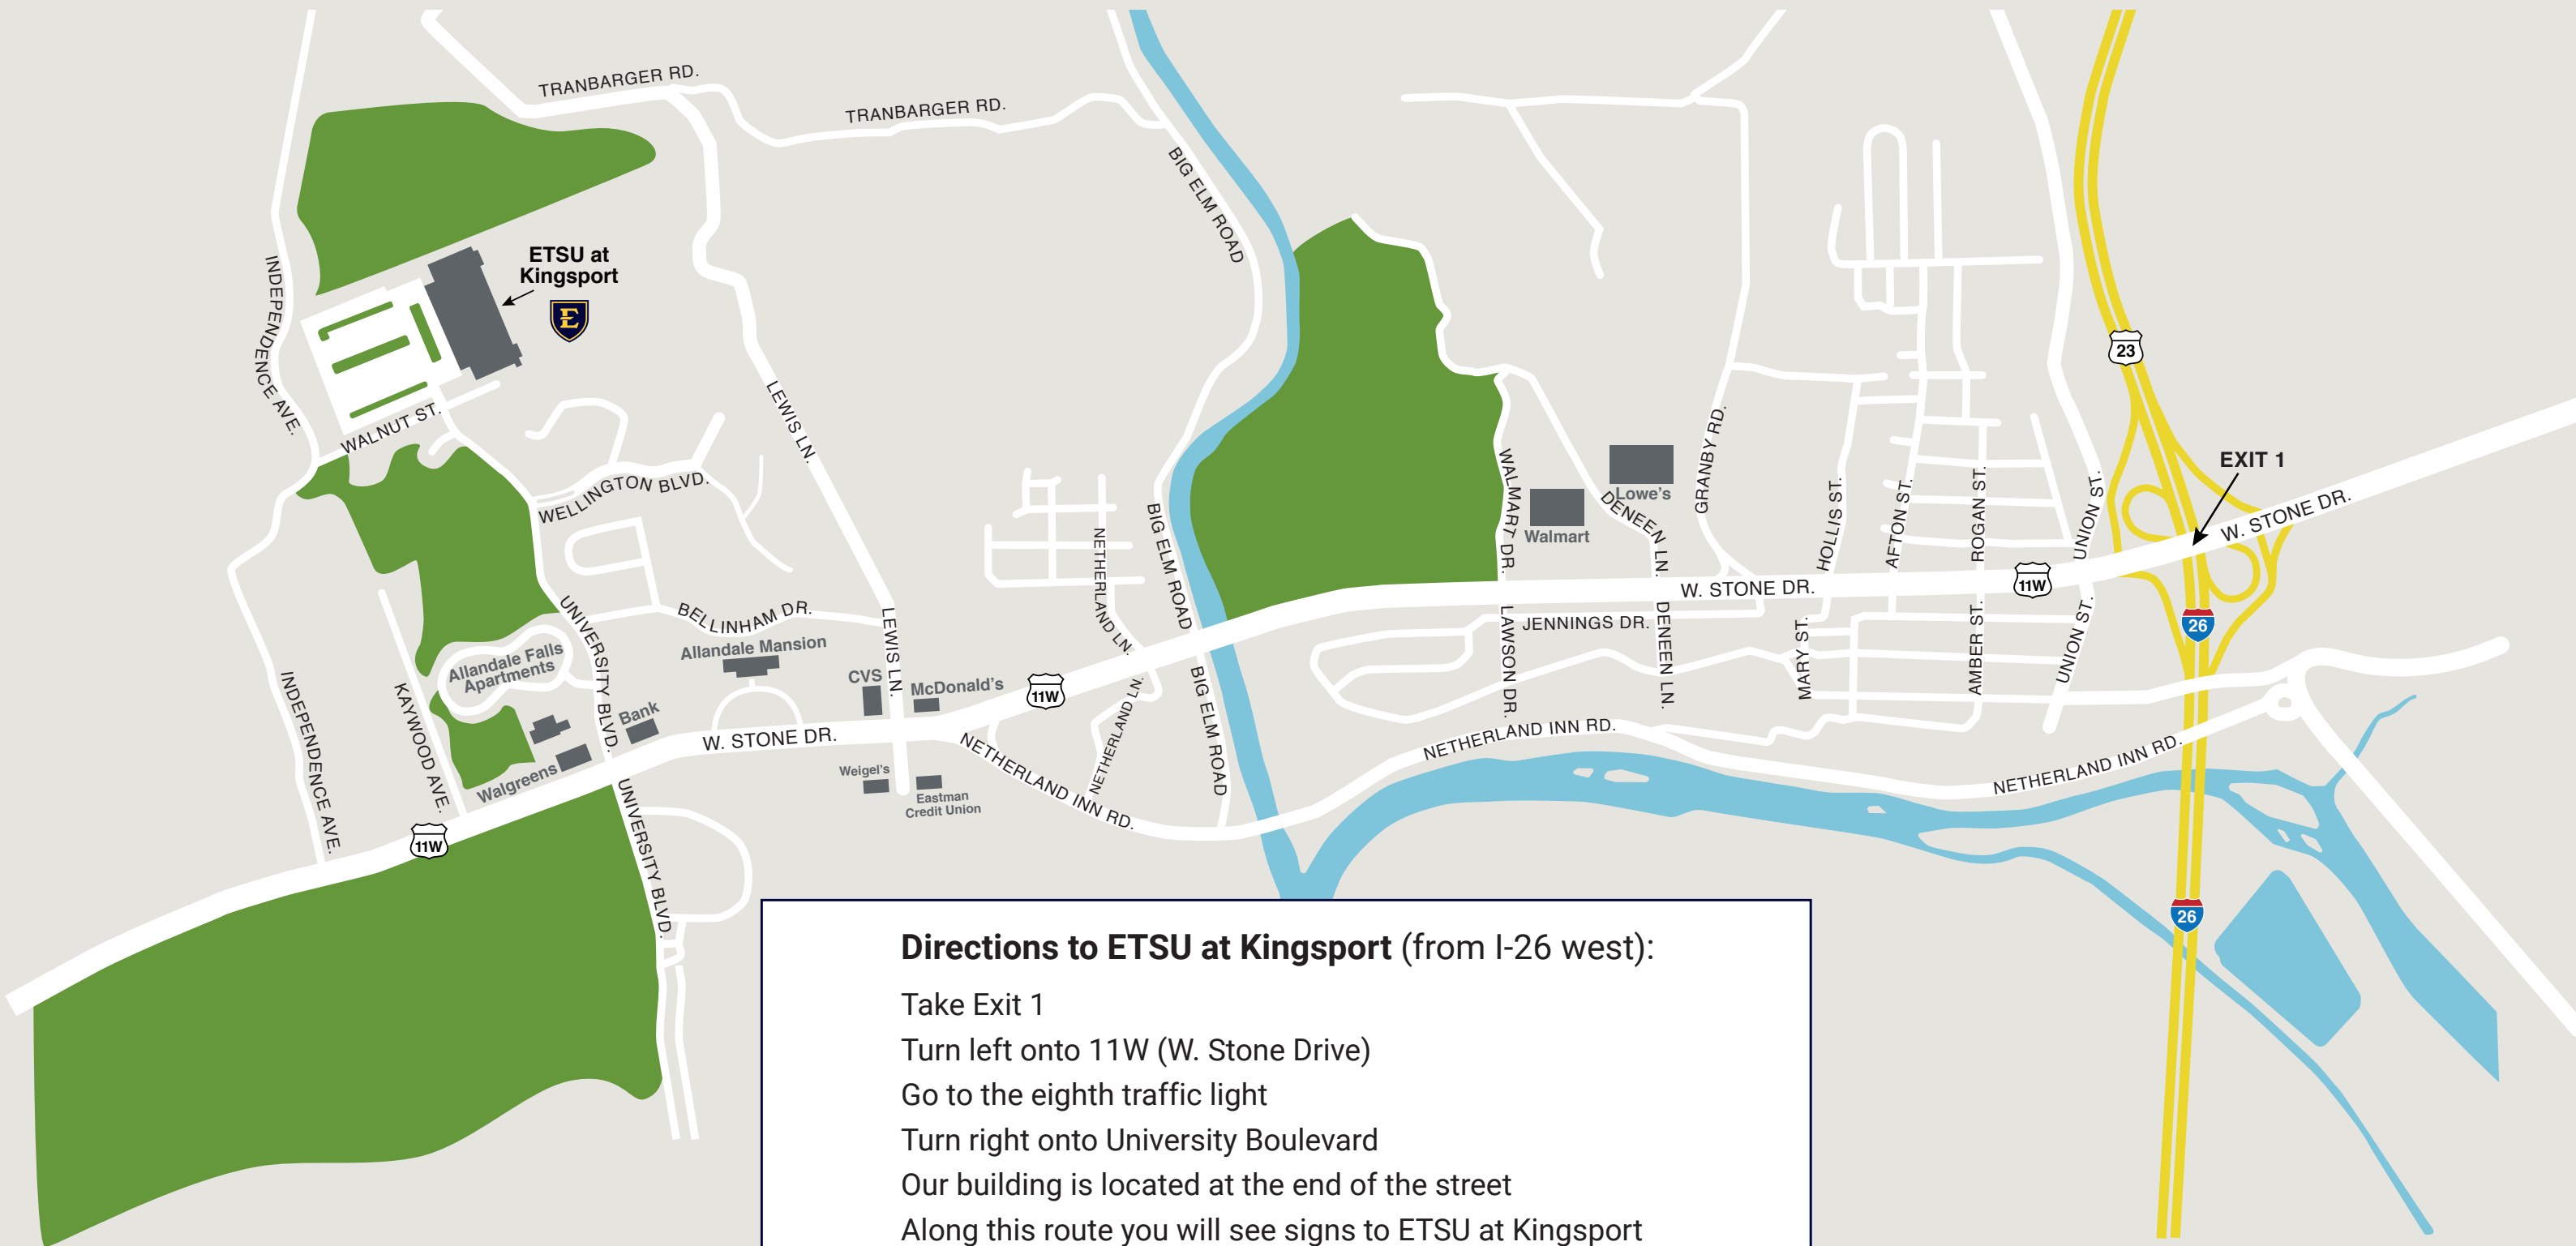

EAST TENNESSEE STATE
UNIVERSITY

at Kingsport

Directions to ETSU at Kingsport (from I-26 west):
Take Exit 1
Turn left onto 11W (W. Stone Drive)
Go to the eighth traffic light
Turn right onto University Boulevard
Our building is located at the end of the street
Along this route you will see signs to ETSU at Kingsport