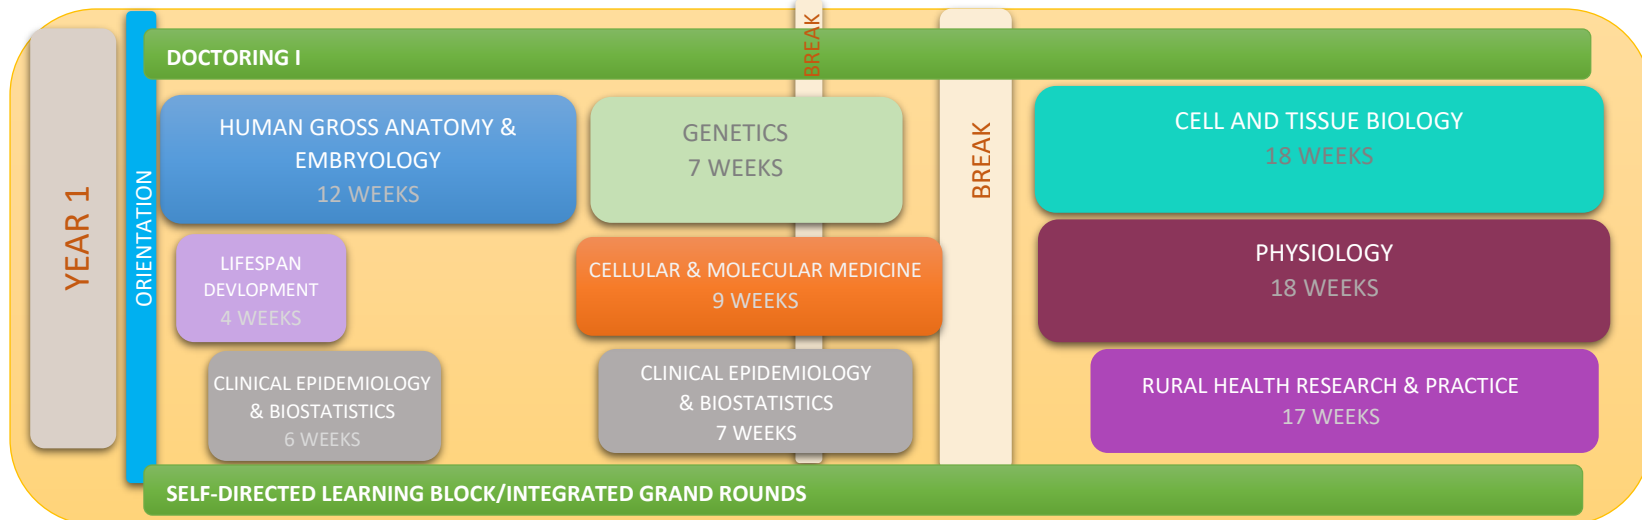

QUILLEN
COLLEGE of MEDICINE

EAST TENNESSEE STATE UNIVERSITY

ACADEMIC YEAR 2018-2019

JULY	AUGUST	SEPTEMBER	OCTOBER	NOVEMBER	DECEMBER	JANUARY	FEBRUARY	MARCH	APRIL	MAY
------	--------	-----------	---------	----------	----------	---------	----------	-------	-------	-----

The Quillen College of Medicine Pre-Clerkship Year 1 is thirty-nine weeks long. Only major breaks in the semester show in this schematic.

The M1 Curriculum scheme only shows general layout of individual courses for both the Generalist and RPCT Tracks. For detailed course information, refer to the academic calendar and schedules.