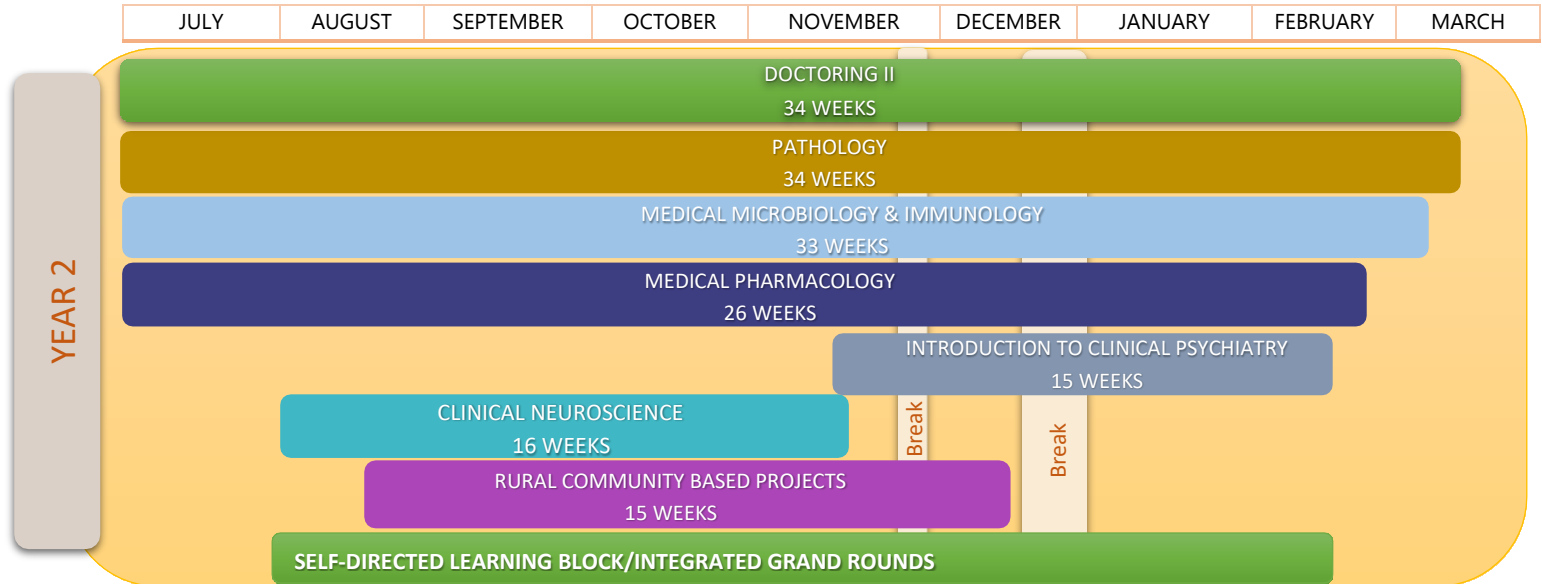

QUILLEN  
COLLEGE of MEDICINE

EAST TENNESSEE STATE UNIVERSITY

ACADEMIC YEAR 2018-2019

The Quillen College of Medicine Pre-Clerkship Year 2 is thirty-four weeks long. Only major breaks in the semester show in this schematic. The M2 Curriculum scheme only shows general layout of individual courses for both the Generalist and RPCT Tracks. For detailed course information, refer to the academic calendar and schedules.