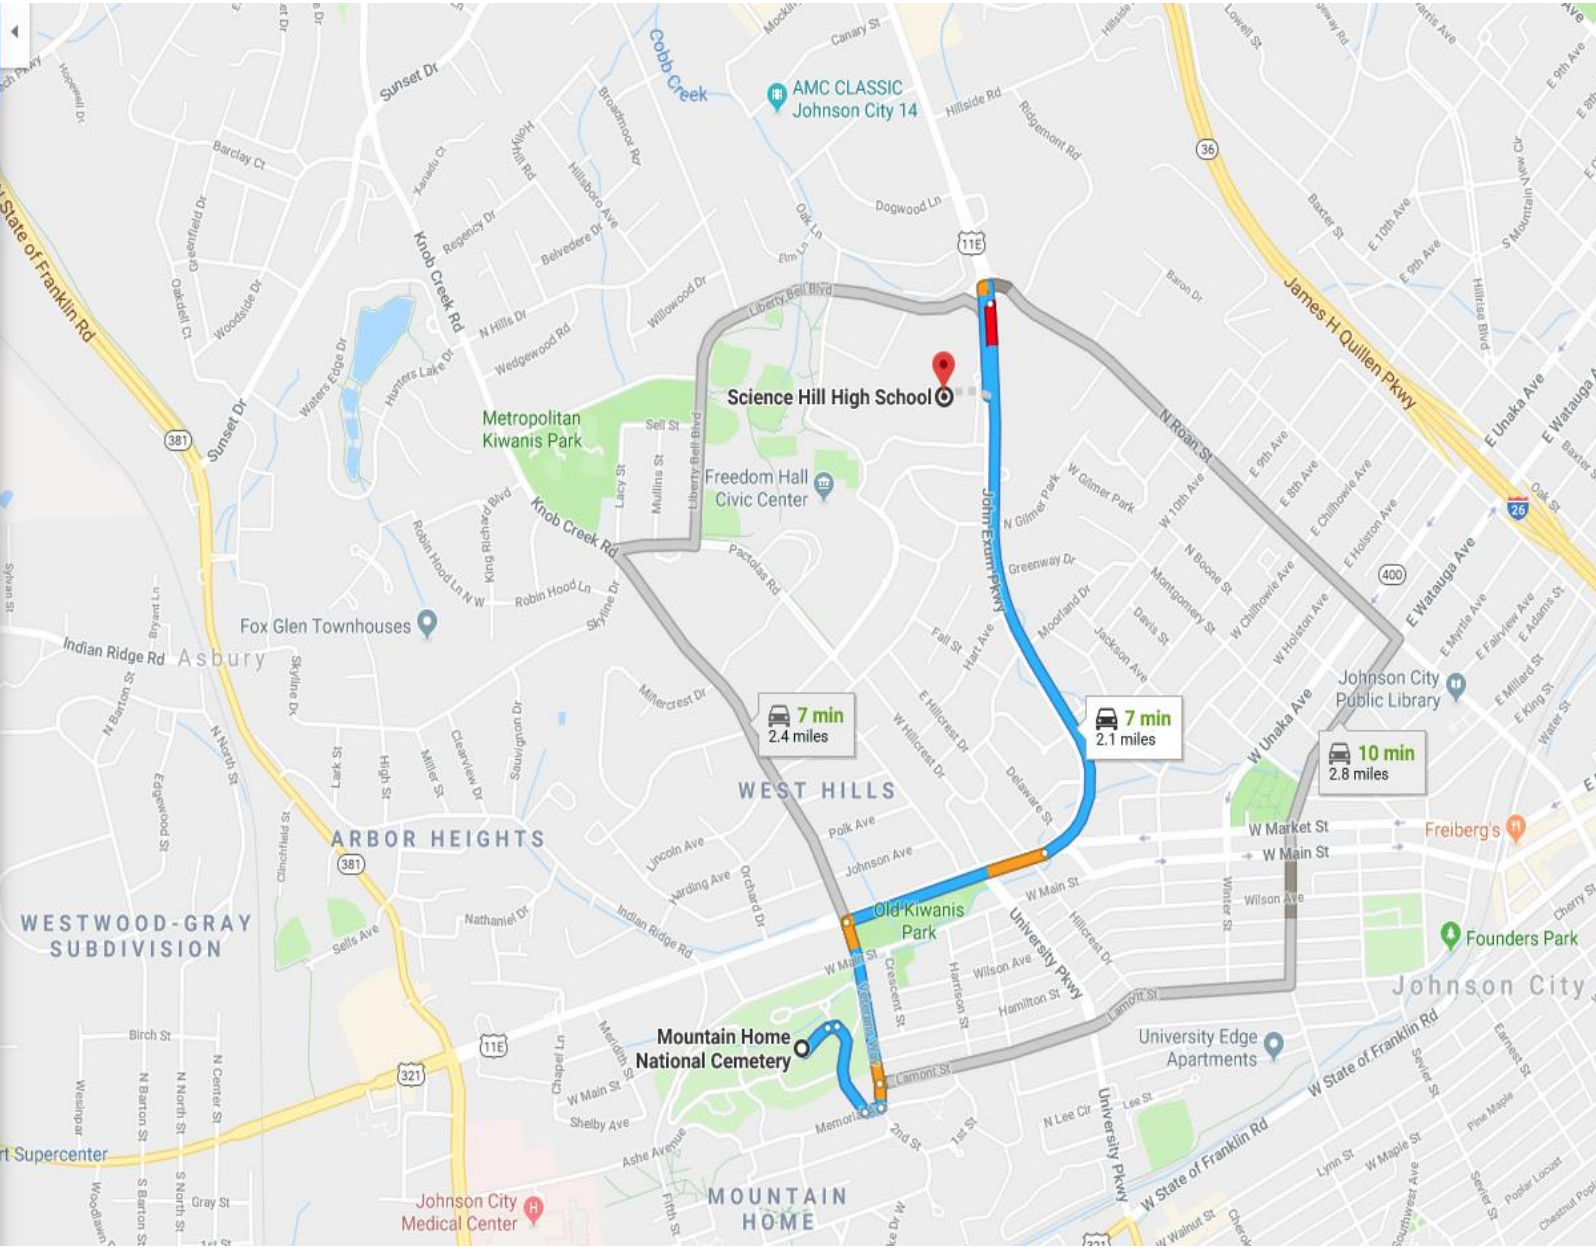

← from Mountain Home National Cemetery, 53 Memorial Ave  
to Science Hill High School, 1509 John Exum Pkwy, Johnson City, TN

**7 min** (2.1 miles)  
via John Exum Pkwy

**Mountain Home National Cemetery**  
53 Memorial Avenue, Mountain Home, TN 37684

- > Take Sunset Dr and Veterans Way to W Market St  
3 min (0.6 mi)
- > Drive to John Exum Pkwy  
4 min (1.5 mi)

**Science Hill High School**  
1509 John Exum Pkwy, Johnson City, TN 37604

These directions are for planning purposes only. You may find that construction projects, traffic, weather, or other events may cause conditions to differ from the map results, and you should plan your route accordingly. You must obey all signs or notices regarding your route.

**7 min**  
2.4 miles

**7 min**  
2.1 miles

**10 min**  
2.8 miles