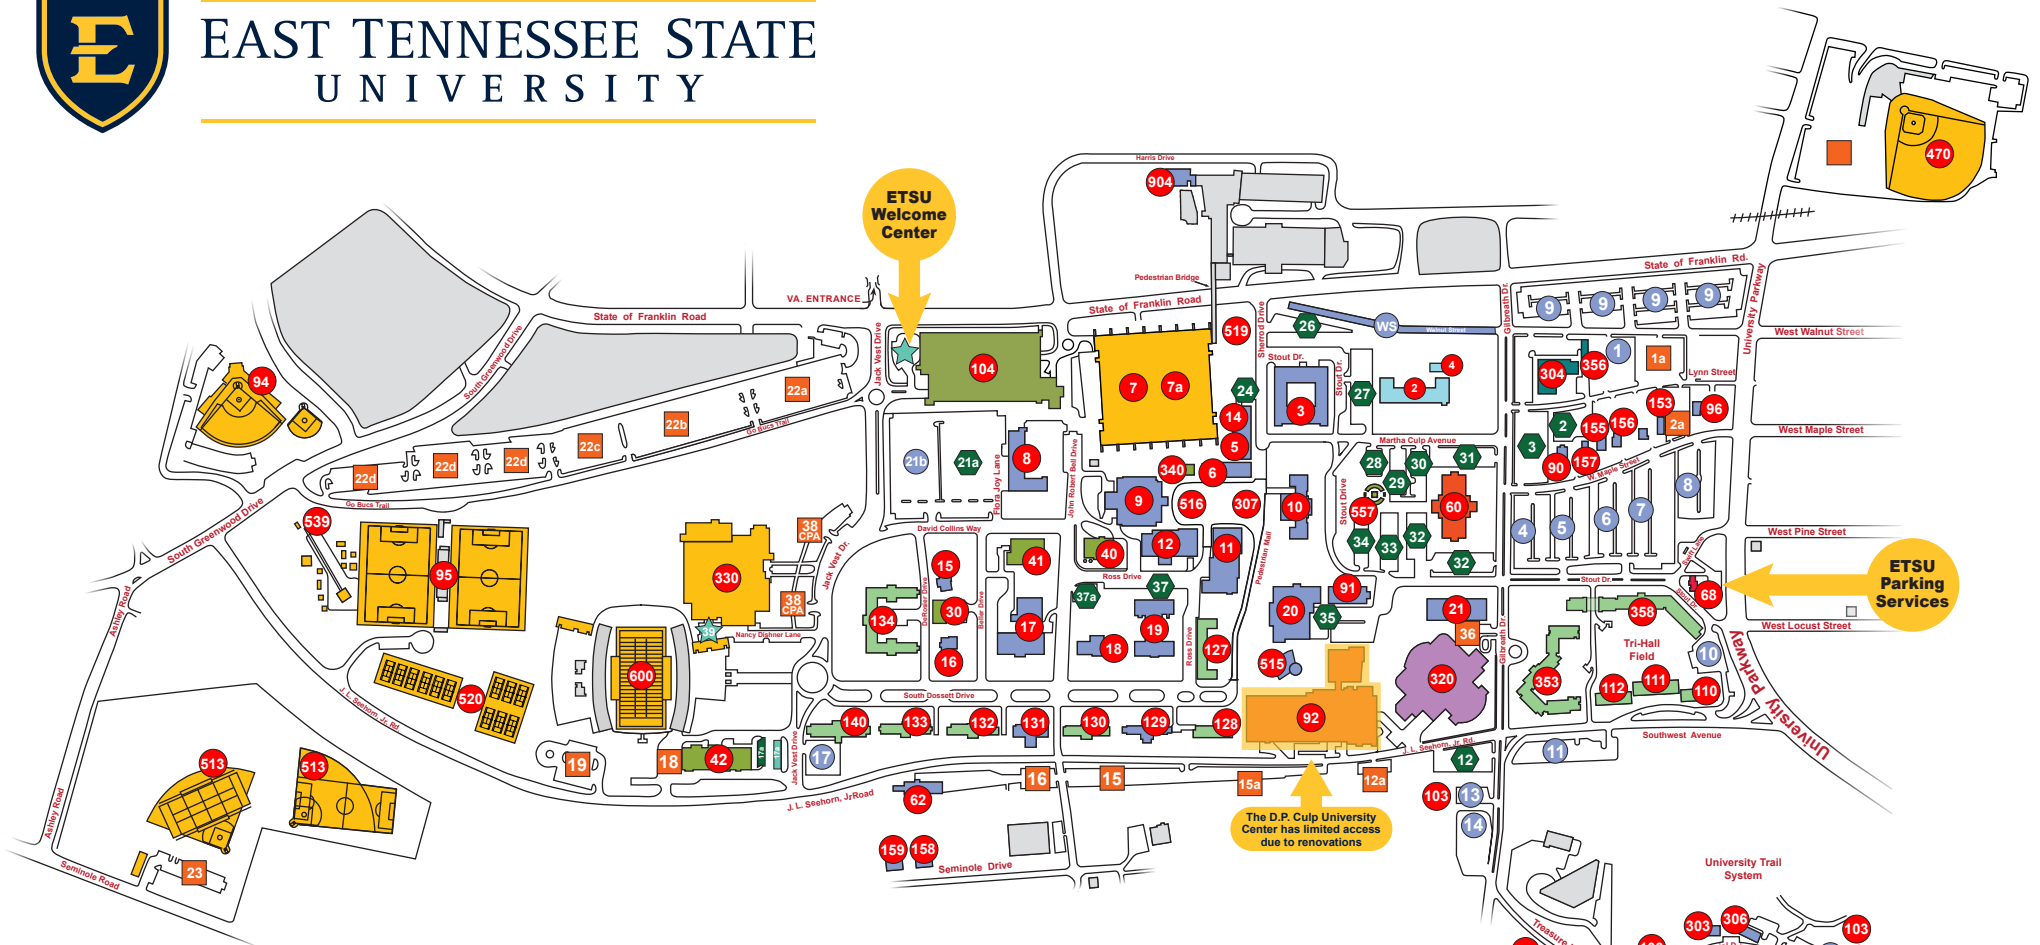

EAST TENNESSEE STATE UNIVERSITY

MAIN CAMPUS BUILDINGS

2 Alexander Hall (University School)	150 Center for Community Outreach and Family Services	310 Harry D. Powell Observatory	519 Outdoor Track	303 Telecommunications
515 Amphitheater	305 Central Receiving and Physical Plant Warehouse	18 Hutcheson Hall	104 Parking Garage	158 Tennessee Early Intervention System
62 Art Annex	332 Child Study Center	104 Information and Public Safety	68 Parking Services	470 Thomas Baseball Stadium
6 Ball Hall	41 Clack Building	104 Intramural Fields	170 Physical Plant Storage	340 The Tree House
330 Basler Center for Physical Activity (BCPA)	96 Continuing Studies	157 Internal Audit	90 Planning & Analysis	103 University Woods
539 Basler Challenge Course	155 Cross Disciplinary Studies	304 Johnson City Family Practice	130 Powell Hall	102 University Woods Pavilion
94 Betty Basler Softball Field	92 D.P. Culp University Center	356 JCFP - Modular Office	40 Power Plant	125 Veterans Dwarf Conifer Gardens
537 Bike Course	520 Dave Mullins Tennis Complex	19 Lamb Hall	516 The Quad	307 Veterans Memorial
42 Bond Building	-112 Davis Apartments	159 Log Cabin (Art)	200 Recycling Center	7B Walker Track
9 Brooks Gymnasium	101 Disc Golf Course	134 Lucille Clement Hall	91 Reece Museum	8 War-Pickel Hall
3 Brown Hall	133 Dosssett Residence Hall	140 Luntsford Apartments	21 Rogers-Stout Hall	350 Warren-Greene Golf Center
321 -331, 351, 352 Buccaneer Ridge	16 Earnest House	15 Lyle House	131 Ross Hall	107 Wash House
100 Buc-Ridge Security Building	44 Equipment Shed	105 -106 Married Student Apts	151 Rural and Community Health	132 West Hall
60 Burgin-Dossett Hall	7A Gentry Field	5 Mathes Hall	12 Sam Wilson Hall	306 WETS-FM Radio Station
14 Burleson Hall	10 Gilbreath Hall	7 Memorial Center (Mini-Dome)	320 Sherrod Library	600 William B. Green Stadium
11 Campus Center Building	349 Golf Maintenance Building	9 Memorial Hall	128 Stone Hall	17 Wilson-Wallis Hall
557 Carillon & Alumni Plaza	156 Government Relations	4 Modular Classrooms (Alexander Hall)	45 Storage Building	124 Yellow Bike Repair Building
127 Carter Hall	353 Governors Hall	20 Nicks Hall	95 Summers-Taylor Soccer Complex	129 Yoakley Hall
358 Centennial Hall		904 Niswonger Digital Media Center	355 Surplus Warehouse	153 908 W. Maple St.