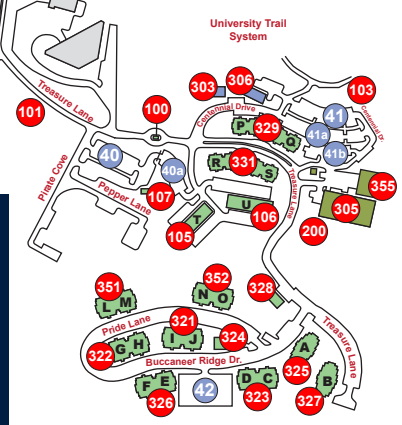

EAST TENNESSEE STATE UNIVERSITY

MAIN CAMPUS BUILDINGS

2 Alexander Hall (University School)	150 Center for Community Outreach and Family Services	310 Harry D. Powell Observatory	519 Outdoor Track	303 Telecommunications
515 Amphitheater	305 Central Receiving and Physical Plant Warehouse	18 Hutcheson Hall	104 Parking Garage	158 Tennessee Early Intervention System
62 Art Annex	332 Child Study Center	104 Information and Public Safety	68 Parking Services	470 Thomas Baseball Stadium
6 Ball Hall	41 Clack Building	104 Intramural Fields	170 Physical Plant Storage	340 The Tree House
330 Basler Center for Physical Activity (BCPA)	96 Continuing Studies	157 Internal Audit	90 Planning & Analysis	103 University Woods
539 Basler Challenge Course	155 Cross Disciplinary Studies	304 Johnson City Family Practice	130 Powell Hall	102 University Woods Pavilion
94 Betty Basler Softball Field	92 D.P. Culp University Center	356 JCFP - Modular Office	40 Power Plant	125 Veterans Dwarf Conifer Gardens
537 Bike Course	520 Dave Mullins Tennis Complex	19 Lamb Hall	516 The Quad	307 Veterans Memorial
42 Bond Building	-112 Davis Apartments	159 Log Cabin (Art)	200 Recycling Center	7B Walker Track
9 Brooks Gymnasium	101 Disc Golf Course	134 Lucille Clement Hall	91 Reece Museum	8 War-Pickel Hall
3 Brown Hall	133 Dosssett Residence Hall	140 Luntsford Apartments	21 Rogers-Stout Hall	350 Warren-Greene Golf Center
321 -331, 351, 352 Buccaneer Ridge	16 Earnest House	15 Lyle House	131 Ross Hall	107 Wash House
100 Buc-Ridge Security Building	44 Equipment Shed	105 -106 Married Student Apts	151 Rural and Community Health	132 West Hall
60 Burgin-Dossett Hall	7A Gentry Field	5 Mathes Hall	12 Sam Wilson Hall	306 WETS-FM Radio Station
14 Burleson Hall	10 Gilbreath Hall	7 Memorial Center (Mini-Dome)	320 Sherrod Library	600 William B. Green Stadium
11 Campus Center Building	349 Golf Maintenance Building	9 Memorial Hall	128 Stone Hall	17 Wilson-Wallis Hall
557 Carillon & Alumni Plaza	156 Government Relations	4 Modular Classrooms (Alexander Hall)	45 Storage Building	124 Yellow Bike Repair Building
127 Carter Hall	353 Governors Hall	20 Nicks Hall	95 Summers-Taylor Soccer Complex	129 Yoakley Hall
358 Centennial Hall		904 Niswonger Digital Media Center	355 Surplus Warehouse	153 908 W. Maple St.